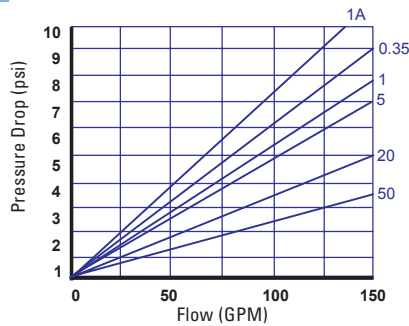

### Pleated Jumbo Cartridges

- **Media:** 100% Synthetic Poly / Polyester Blend
- **Center Tubes:** PVC
- **End Caps:** Molded / Polyurethane
- **Temperature Range:** 40°F - 140°F
- **Packaging:** Individually shrink wrapped
- **Reusable:** 5 micron and above are washable and reusable
- **Recommended Change Out:** 20-25 PSID

### Maximum Flow Rates Per Cartridge

	Jumbo Series		
	40	90	170
1A micron	20	40	80
0.35 micron	25	50	100
1 micron	30	60	120
5 micron	50	100	150
20 micron	50	100	150
50 micron	50	100	150
100 micron	50	100	150